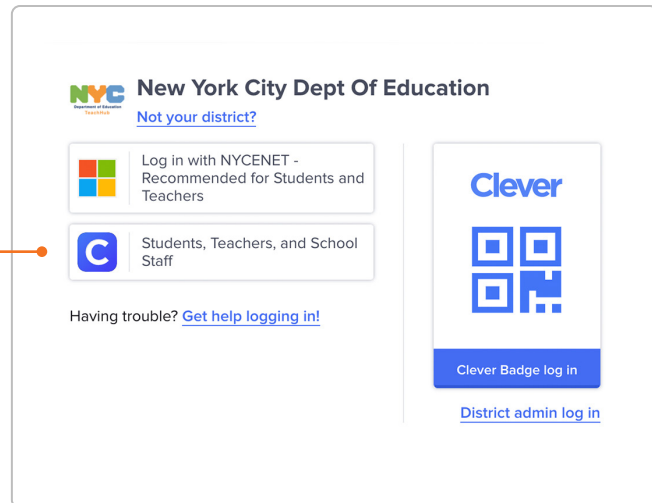

- ✓ 2. Select **Log In with Clever**

- ✓ 3. Search for and **select your school by name or DBN** (ex. 00M000 - PS/IS School Name)

K-8 Classroom Teachers | Clever Login

- 4. Select **Students, Teachers, and School Staff**