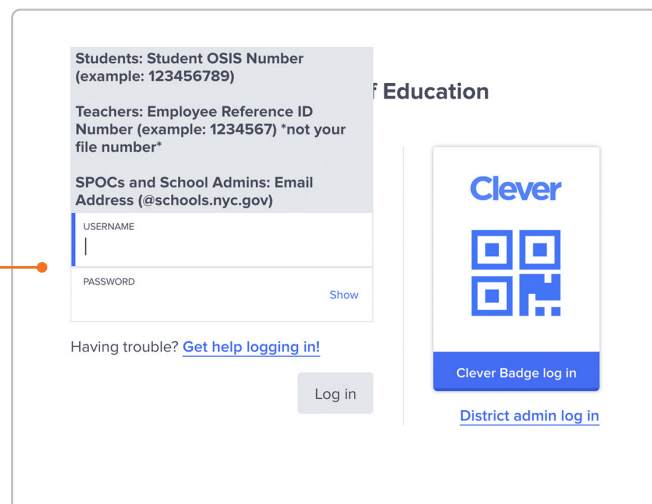

6. Click **Log In**

Email help@amplify.com or call (800)823-1969 for additional support.