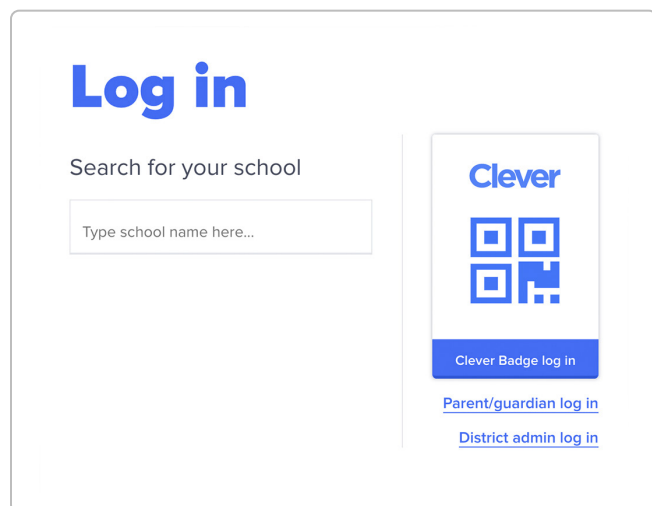

1. ✓ 3. Search for and **select your school by name or DBN** (ex. 00M000 - PS/IS School Name)